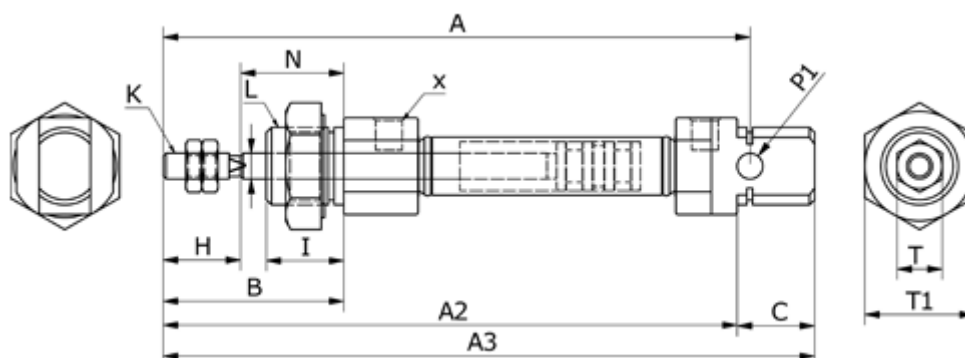

Data Sheet

Article number: 58MI20S0050CAG

Description: Cylinder MI-20x50-S-CA-G, Ø20x50
Double acting type - port 1/8"

Measures

A	= 115	K	= M8x1,25	V = 8
A2	= 62	L	= M22x1,5	X = 1/8"
A3	= 126	N	= 24	
B	= 44	O	= 11	
Bore diameter	= 20	P1	= 8	
C	= 20	Stroke	= 50	
HS	= 20	T	= 12	
I	= 20	T1	= 29	